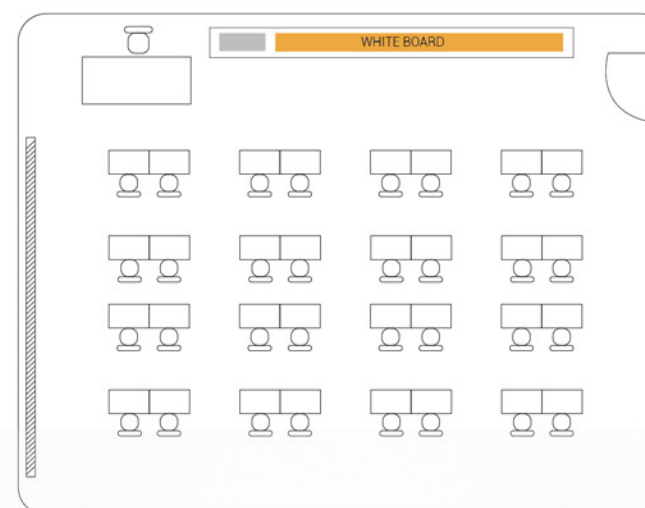

**Student Table and Chair**  
 500mm (W) x 700mm (D) x 750mm (H)  
**50 sets**

**Teacher Table and Chair**  
 1200mm (W) x 700mm (D) x 750mm (H)  
**1 sets**

### Illustration Class Layout

Classroom size is approximately 30 (ft) x 30 (ft)